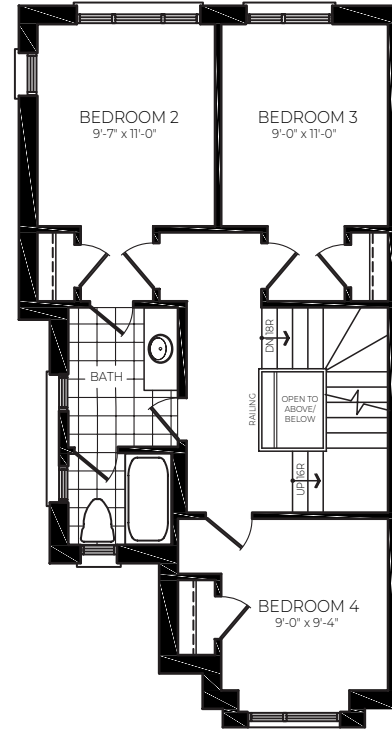

Basement

Main Floor

Second Floor

Third Floor

The Willow

4 Bedrooms / 2.5 Baths
T4 - COR. EL. A - 2252 Sq.ft.