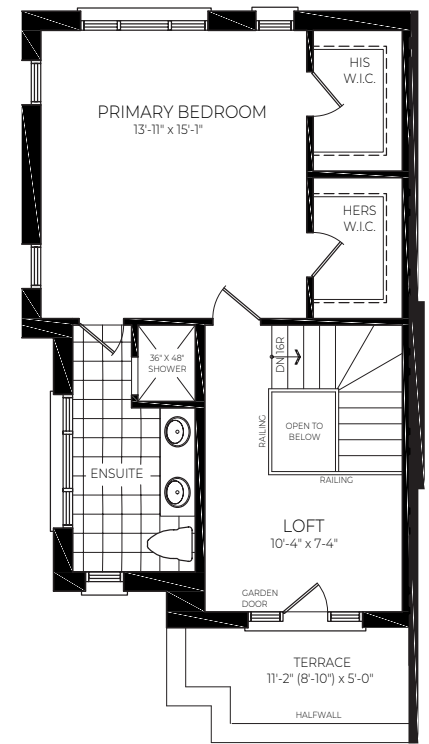

Basement

Main Floor

Second Floor

Third Floor

The Willow

4 Bedrooms / 2.5 Baths
T4 - COR. EL. A - 2252 Sq.ft.