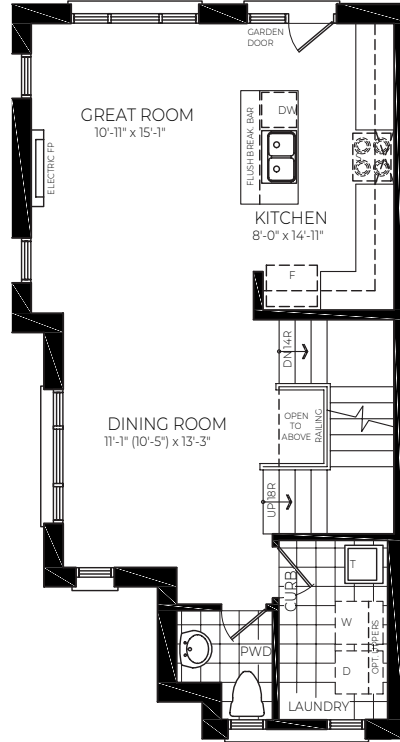

Basement

Main Floor

Second Floor

Third Floor

The Willow

4 Bedrooms / 2.5 Baths
T4 - COR. EL. A - 2252 Sq.ft.